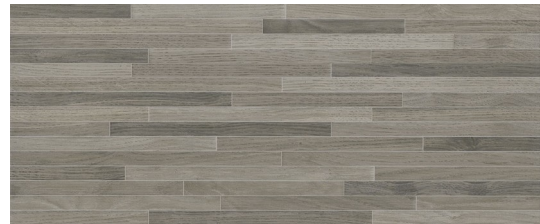

Evergreen Cream

Evergreen Ice

Evergreen Honey

Evergreen Smoke

Everbrick Honey

Everbrick Smoke

Listelo Everbrick Honey

Listelo Everbrick Smoke

Oak / Yukon Brown

Oak / Yukon Grigio

Dlažba Oak je MRAZUVZDORNÁ PEI - 4 R - 9

			M2/box	M2/pal
Evergreen Honey, Cream, Smoke, Ice	25 x 60		1,35	64,8
Everbrick Honey, Smoke	25 x 60		1,35	64,8
Listelo Everbrick Honey, Smoke	5 x 60			
Oak / Yukon Brown, Grigio	18 x 62		1,90	95,0