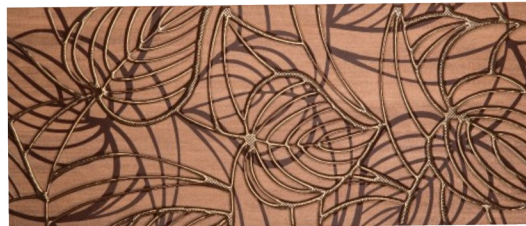

Tisa BC

Tisa BT

Tisa leaf B

Tisa B

Dlažba Tisa je MRAZUVZDORNÁ PEI - 4 R - 9

			m2/BOX	m2/pal
Tisa BC, Tisa BT	20x50		1,7	74,8
Tisa leaf B	20x50			
Tisa B	40x40		1,76	74,8