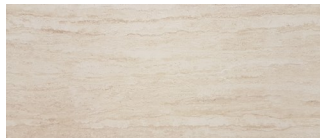

20x50

Glass Listello orange

Traditional beige light

Traditional beige mosaico

Traditional beige

Cementina crema

Glass Listello green

Traditional grey light

Traditional grey mosaico

Traditional grey

Cementina nebia

**Dlažba Cementina je MRAZUVZDORNÁ PEI - 4 R -**

			M2/box	M2/pal
9				
Traditional beige light, grey light	20x50		1,60	76,8
Traditional beige mosaico, grey mosaico	20x50		1,60	76,8
Traditional beige, grey	20x50		1,60	76,8
Cementina crema, nebbia	35,8x35,8		1,53	73,04
Glass listello orange, green	0,7x50			