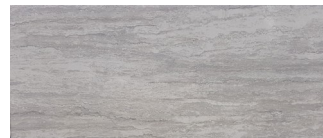

20x50

Glass Listello orange

Traditional beige light

Traditional beige mosaico

Traditional beige

Cementina crema

Glass Listello green

Traditional grey light

Traditional grey mosaico

Traditional grey

Cementina nebia

**Dlažba Cementina je MRAZUVZDORNÁ PEI - 4 R -**

			M2/box	M2/pal
9				
Traditional beige light, grey light	20x50		1,60	76,8
Traditional beige mosaico, grey mosaico	20x50		1,60	76,8
Traditional beige, grey	20x50		1,60	76,8
Cementina crema, nebbia	35,8x35,8		1,53	73,04
Glass listello orange, green	0,7x50			